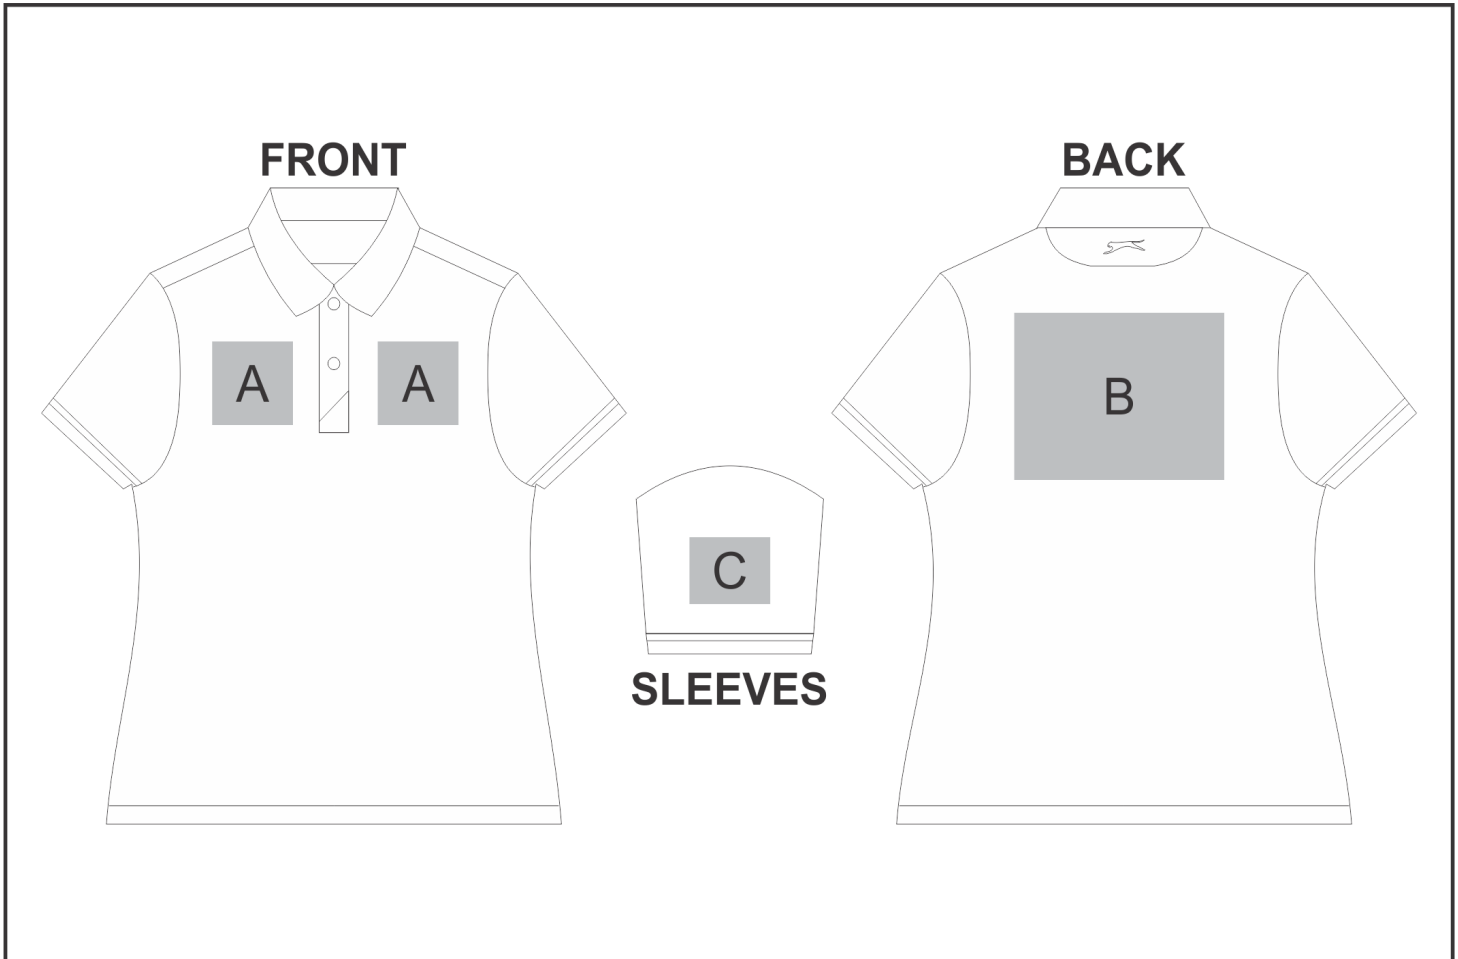

## Need to know:

- Includes 1-Position Embroidery OR 1-Position Digital Transfer OR 1-Position Laser Engraving(setup fees apply)

- **DTC/EMB inclusive Parameters:** Left/Right Chest or Back = 100mm x 100mm

## Branding Options:

Position	Branding Method (Branding Code)	No. of Colours	Dimension
A	Embroidery (EM-CLOTHING)	N/A	100mm wide x 100mm high
A	Digital Transfer Clothing A6 (DTC-A6)	Full Colour	100mm wide x 100mm high
A	Screen Print (SA)	6 Colours	100mm wide x 80mm high
A	Laser Engraving (LG)	N/A	100mm wide x 80mm high
A	Silicone (STP-A)	N/A	30mm wide x 30mm high
A	Silicone (STP-B)	N/A	50mm wide x 50mm high
A	Silicone (STP-C)	N/A	80mm wide x 80mm high
A	Silicone (STP-D)	N/A	100mm wide x 40mm high

B	Embroidery (EM-CLOTHING)	N/A	200mm wide x 200mm high
B	Digital Transfer Clothing A6 (DTC-A6)	Full Colour	105mm wide x 148mm high
B	Digital Transfer Clothing A5 (DTC-A5)	Full Colour	210mm wide x 148mm high
B	Screen Print (SA)	6 Colours	260mm wide x 200mm high
B	Silicone (STP-A)	N/A	30mm wide x 30mm high
B	Silicone (STP-B)	N/A	50mm wide x 50mm high
B	Silicone (STP-C)	N/A	80mm wide x 80mm high
B	Silicone (STP-D)	N/A	120mm wide x 40mm high

C	Embroidery (EM-CLOTHING)	N/A	50mm wide x 50mm high
C	Digital Transfer Clothing A6 (DTC-A6)	Full Colour	50mm wide x 50mm high
C	Screen Print (SA)	6 Colours	60mm wide x 60mm high
C	Laser Engraving (LG)	N/A	100mm wide x 60mm high
C	Silicone (STP-A)	N/A	30mm wide x 30mm high
C	Silicone (STP-B)	N/A	50mm wide x 50mm high
C	Silicone (STP-C)	N/A	80mm wide x 80mm high